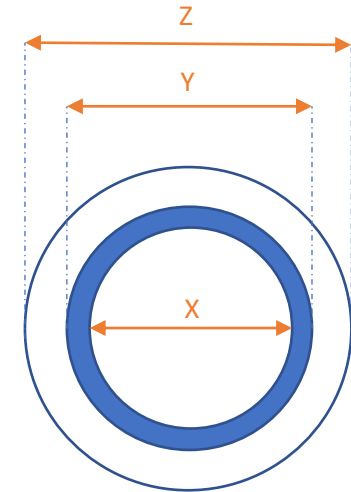

**Poids total** 125 g/m<sup>2</sup>

**Epaisseur totale** 117 µm

**Impression** Convient pour l'impression en Transfert Thermique.

**Température minimum d'application** 0°C

## Rouleau vue de dessus

X : Mandrin intérieur **76mm**  
Y : Mandrin extérieur **82mm**  
Z : Rouleau d'étiquettes **117mm**

## Rouleau vue de face

A : **90mm**  
B : **2mm**  
C : **3mm**

Sens enroulement bobine

The Avery logo features the word "AVERY" in a bold, white, sans-serif font. The text is centered horizontally and is partially enclosed by a red, thick-lined rectangular frame that is slightly tilted. The frame's top and bottom edges are positioned above and below the letters "A" and "Y" respectively, while the left and right edges are positioned to the left and right of the letters "V" and "R".