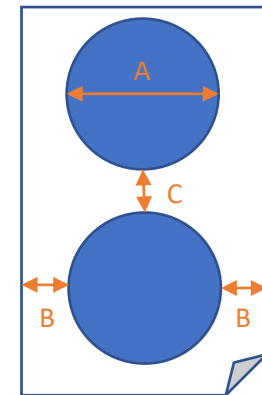

**Poids total** 125 g/m<sup>2</sup>

**Epaisseur totale** 117 µm

**Impression** Convient pour l'impression en Transfert Thermique.

**Température minimum d'application** 0°C

## Rouleau vue de dessus

X : Mandrin intérieur **76mm**  
Y : Mandrin extérieur **82mm**  
Z : Rouleau d'étiquettes **117mm**

## Rouleau vue de face

A : **90mm**  
B : **2mm**  
C : **3mm**

Sens enroulement bobine

The Avery logo features the word "AVERY" in a bold, white, sans-serif font. The text is centered horizontally and is partially enclosed by a red, thick-lined rectangular frame that is slightly tilted. The frame's top and bottom edges are positioned above and below the letters "A" and "Y" respectively, while the left and right edges are positioned to the left and right of the letters "V" and "R".