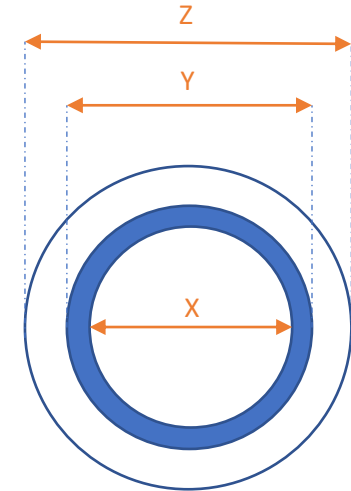

**Poids total** 125 g/m<sup>2</sup>

**Epaisseur totale** 117 µm

**Impression** Convient pour l'impression en Transfert Thermique.

**Température minimum d'application** 0°C

## Rouleau vue de dessus

X : Mandrin intérieur **76mm**  
Y : Mandrin extérieur **82mm**  
Z : Rouleau d'étiquettes **134mm**

## Rouleau vue de face

A : **150mm**  
B : **3mm**  
C : **2mm**

Sens enroulement bobine

The Avery logo consists of the word "AVERY" in a bold, white, sans-serif font. The text is centered horizontally and is partially enclosed by a red, thick-lined rectangular frame that is slightly tilted. The frame is positioned behind the text, with its top and bottom edges overlapping the letters. A registered trademark symbol (®) is located at the end of the word.