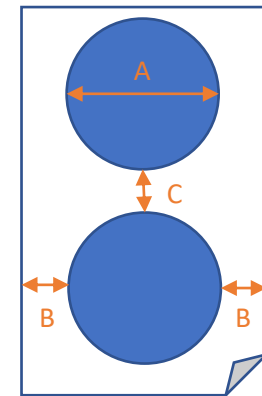

**Poids total** 125 g/m<sup>2</sup>

**Epaisseur totale** 117 µm

**Impression** Convient pour l'impression en Transfert Thermique.

**Température minimum d'application** 0°C

## Rouleau vue de dessus

X : Mandrin intérieur **76mm**  
Y : Mandrin extérieur **82mm**  
Z : Rouleau d'étiquettes **134mm**

## Rouleau vue de face

A : **150mm**  
B : **3mm**  
C : **2mm**

Sens enroulement bobine

The Avery logo consists of the word "AVERY" in a bold, white, sans-serif font. The text is centered horizontally and is partially enclosed by a red, thick-lined rectangular frame that is slightly tilted. The frame is positioned behind the text, with its top and bottom edges overlapping the letters. A registered trademark symbol (®) is located at the end of the word.